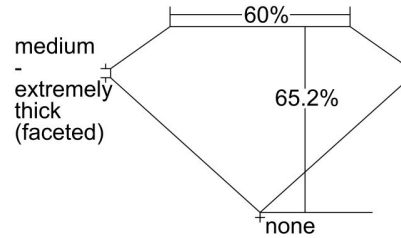

GIA NATURAL DIAMOND GRADING REPORT

May 27, 2024  
 GIA Report Number ..... 2497480262  
 Shape and Cutting Style ..... Marquise Brilliant  
 Measurements ..... 9.22 x 5.28 x 3.44 mm

GRADING RESULTS

Carat Weight ..... 1.00 carat  
 Color Grade ..... D  
 Clarity Grade ..... VS1

ADDITIONAL GRADING INFORMATION

Polish ..... Excellent  
 Symmetry ..... Very Good  
 Fluorescence ..... Medium Blue  
 Inscription(s): GIA 2497480262

**Comments:** Pinpoints are not shown. Surface graining is not shown.

PROPORTIONS

Profile not to actual proportions

CLARITY CHARACTERISTICS

KEY TO SYMBOLS\*

- Crystal

GRADING SCALES

GIA COLOR SCALE		GIA CLARITY SCALE	
COLORLESS	D	VERY VERY SLIGHTLY INCLUDED	FLAWLESS
	E		INTERNALLY FLAWLESS
	F		VVS <sub>1</sub>
NEAR COLORLESS	G	VERY SLIGHTLY INCLUDED	VVS <sub>2</sub>
	H		VS <sub>1</sub>
	I		VS <sub>2</sub>
FANT	J	SLIGHTLY INCLUDED	SI <sub>1</sub>
	K		SI <sub>2</sub>
	L		I <sub>1</sub>
VERY LIGHT	M	INCLUDED	I <sub>2</sub>
	N		I <sub>3</sub>
	O		
LIGHT	P		
	Q		
	R		
	S		
	T		
	U		
	V		
W			
X			
Y			
Z			