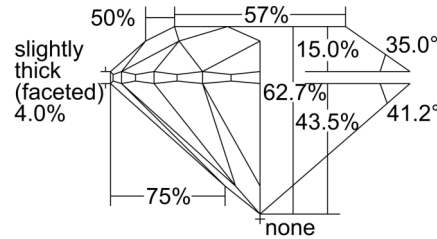

GIA NATURAL DIAMOND GRADING REPORT

September 25, 2024
 GIA Report Number 1509495838
 Shape and Cutting Style Round Brilliant
 Measurements 6.74 - 6.79 x 4.24 mm

GRADING RESULTS

Carat Weight 1.20 carat
 Color Grade H
 Clarity Grade SI1
 Cut Grade Excellent

Profile to actual proportions

CLARITY CHARACTERISTICS

KEY TO SYMBOLS*

- Crystal
- ~ Feather
- ∖ Needle
- ∩ Indented Natural

* Red symbols denote internal characteristics (inclusions). Green or black symbols denote external characteristics (blemishes). Diagram is an approximate representation of the diamond, and symbols shown indicate type, position, and approximate size of clarity characteristics. All clarity characteristics may not be shown. Details of finish are not shown.