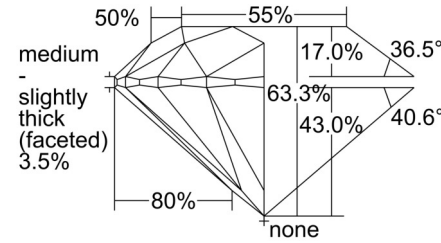

GIA NATURAL DIAMOND GRADING REPORT

September 09, 2024

GIA Report Number ..... 5506378401

Shape and Cutting Style ..... Round Brilliant

Measurements ..... 7.21 - 7.27 x 4.59 mm

GRADING RESULTS

Carat Weight ..... 1.50 carat

**Comments:** Additional twinning wisps, additional clouds, pinpoints and surface graining are not shown.

PROPORTIONS

Profile to actual proportions

CLARITY CHARACTERISTICS

KEY TO SYMBOLS\*

- Twinning Wisp
- Crystal
- Feather
- Cloud
- Needle
- Indented Natural
- Natural

\* Red symbols denote internal characteristics (inclusions). Green or black symbols denote external characteristics (blemishes). Diagram is an approximate representation of the diamond, and symbols shown indicate type, position, and approximate size of clarity characteristics. All clarity characteristics may not be shown. Details of finish are not shown.