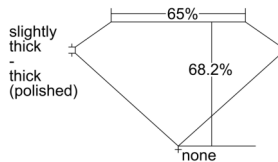

GIA®

FACSIMILE

GIA REPORT 7506173704

Verify this report at GIA.edu

GIA NATURAL DIAMOND DOSSIER®

August 12, 2024
GIA Report Number 7506173704
Shape and Cutting Style ..... Emerald Cut
Measurements ..... 5.13 x 3.78 x 2.58 mm

GRADING RESULTS

Carat Weight ..... 0.50 carat
Color Grade ..... H
Clarity Grade VS1

ADDITIONAL GRADING INFORMATION

Polish ..... Excellent
Symmetry ..... Very Good
Fluorescence ..... Medium Blue
Clarity Characteristics ..... Cloud
Inscription(s): GIA 7506173704

PROPORTIONS

Profile not to actual proportions

GRADING SCALES

GIA COLOR SCALE		GIA CLARITY SCALE			
COLORLESS	D	VERY VERY SLIGHTLY INCLUDED	FLAWLESS		
	E		INTERNALLY FLAWLESS		
	F	VERY SLIGHTLY INCLUDED	VVS₁		
	G		VVS₂		
	H		VS₁		
	NEAR COLORLESS	I	SLIGHTLY INCLUDED	VS₂	
		J		SI₁	
		FAINT	K	INCLUDED	SI₂
			L		I₁
			M		I₂
VERY LIGHT			N	LIGHT	I₃
			O		
			P		
	Q				
LIGHT	R				
	S				
	T				
	U				
	V				
	Z