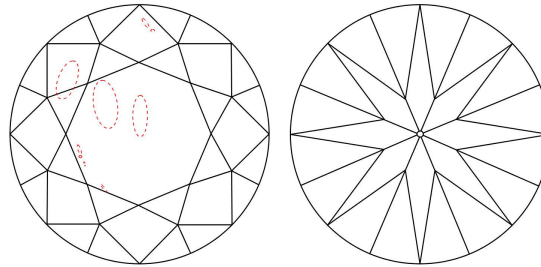

GIA NATURAL DIAMOND GRADING REPORT

June 26, 2024  
 GIA Report Number ..... 6492422747  
 Shape and Cutting Style ..... Round Brilliant  
 Measurements ..... 6.93 - 6.97 x 4.35 mm

GRADING RESULTS

Carat Weight ..... 1.32 carat  
 Color Grade ..... H  
 Clarity Grade ..... VS2  
 Cut Grade ..... Excellent

Profile to actual proportions

CLARITY CHARACTERISTICS

KEY TO SYMBOLS\*

- Cloud
- Crystal

\* Red symbols denote internal characteristics (inclusions). Green or black symbols denote external characteristics (blemishes). Diagram is an approximate representation of the diamond, and symbols shown indicate type, position, and approximate size of clarity characteristics. All clarity characteristics may not be shown. Details of finish are not shown.