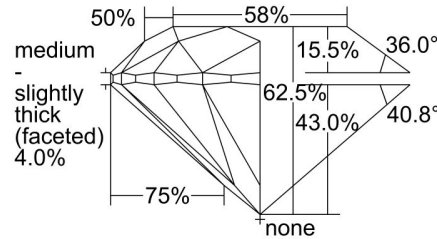

GIA NATURAL DIAMOND GRADING REPORT

June 26, 2024  
 GIA Report Number ..... 6492422747  
 Shape and Cutting Style ..... Round Brilliant  
 Measurements ..... 6.93 - 6.97 x 4.35 mm

GRADING RESULTS

Carat Weight ..... 1.32 carat  
 Color Grade ..... H  
 Clarity Grade ..... VS2  
 Cut Grade ..... Excellent

Profile to actual proportions

CLARITY CHARACTERISTICS

KEY TO SYMBOLS\*

- Cloud
- Crystal

\* Red symbols denote internal characteristics (inclusions). Green or black symbols denote external characteristics (blemishes). Diagram is an approximate representation of the diamond, and symbols shown indicate type, position, and approximate size of clarity characteristics. All clarity characteristics may not be shown. Details of finish are not shown.