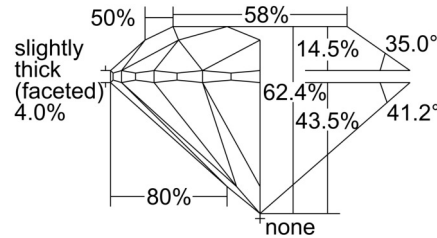

GIA NATURAL DIAMOND GRADING REPORT

August 01, 2024
 GIA Report Number 3505084443
 Shape and Cutting Style Round Brilliant
 Measurements 7.13 - 7.16 x 4.46 mm

GRADING RESULTS

Carat Weight 1.41 carat
 Color Grade G
 Clarity Grade SI1
 Cut Grade Excellent

Profile to actual proportions

CLARITY CHARACTERISTICS

KEY TO SYMBOLS*

- Crystal
- ~ Feather
- ⊙ Cloud
- ∖ Needle

* Red symbols denote internal characteristics (inclusions). Green or black symbols denote external characteristics (blemishes). Diagram is an approximate representation of the diamond, and symbols shown indicate type, position, and approximate size of clarity characteristics. All clarity characteristics may not be shown. Details of finish are not shown.