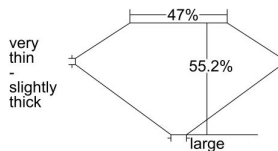

GIA®

FACSIMILE

GIA REPORT 6237217293

Verify this report at GIA.edu

GIA NATURAL DIAMOND DOSSIER®

March 08, 2024
GIA Report Number 6237217293
Shape and Cutting Style ..... Circular Brilliant
Measurements ..... 6.11 - 6.34 x 3.44 mm

GRADING RESULTS

Carat Weight ..... 0.84 carat
Color Grade ..... J
Clarity Grade SI2

ADDITIONAL GRADING INFORMATION

Polish ..... Good
Symmetry ..... Fair
Fluorescence ..... None
Clarity Characteristics ..... Cavity
Inscription(s): GIA 6237217293

PROPORTIONS

Profile not to actual proportions

GRADING SCALES

GIA COLOR SCALE		GIA CLARITY SCALE			
COLORLESS	D	VERY VERY SLIGHTLY INCLUDED	FLAWLESS		
	E		INTERNALLY FLAWLESS		
	F	VERY SLIGHTLY INCLUDED	VVS₁		
	G		VVS₂		
	H		VS₁		
	NEAR COLORLESS	I	SLIGHTLY INCLUDED	VS₂	
		J		SI₁	
		FAINT	K	INCLUDED	SI₂
			L		I₁
			M		I₂
VERT LIGHT	N	LIGHT	I₃		
	O				
	P				
	Q				
	R