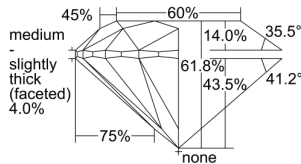

GIA®

FACSIMILE

GIA REPORT 6502024673

Verify this report at GIA.edu

GIA NATURAL DIAMOND DOSSIER®

July 25, 2024
GIA Report Number 6502024673
Shape and Cutting Style ..... Round Brilliant
Measurements ..... 5.17 - 5.21 x 3.21 mm

GRADING RESULTS

Carat Weight ..... 0.54 carat
Color Grade ..... F
Clarity Grade S11
Cut Grade ..... Excellent

ADDITIONAL GRADING INFORMATION

Polish ..... Excellent
Symmetry ..... Excellent
Fluorescence ..... Faint
Clarity Characteristics ..... Crystal, Feather
Inscription(s): GIA 6502024673

PROPORTIONS

Profile to actual proportions

GRADING SCALES

GIA COLOR SCALE	GIA CLARITY SCALE	GIA CUT SCALE	
D	FLAWLESS	EXCELLENT	
E	INTERNALLY FLAWLESS		
F		VVS₁	VERY GOOD
G	VVS₂		
H	VS₁	GOOD	
I	VS₂		
J	S1₁	FAIR	
K	S1₂		
L	I₁	POOR	
M	I₂		
N	I₃		
O			
P			
Q			
R			
S			
T			
U			
V			
W			
X			
Y			
Z