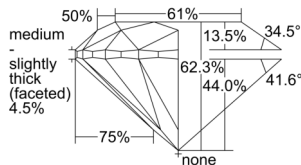

GIA®

FACSIMILE

GIA REPORT 7508243482

Verify this report at GIA.edu

GIA NATURAL DIAMOND DOSSIER®

August 21, 2024
GIA Report Number 7508243482
Shape and Cutting Style ..... Round Brilliant
Measurements ..... 5.03 - 5.06 x 3.15 mm

GRADING RESULTS

Carat Weight ..... 0.50 carat
Color Grade ..... H
Clarity Grade S11
Cut Grade ..... Excellent

ADDITIONAL GRADING INFORMATION

Polish ..... Excellent
Symmetry ..... Excellent
Fluorescence ..... None
Clarity Characteristics ..... Cloud, Crystal
Inscription(s): GIA 7508243482

PROPORTIONS

Profile to actual proportions

GRADING SCALES

GIA COLOR SCALE	GIA CLARITY SCALE	GIA CUT SCALE	
D	FLAWLESS	EXCELLENT	
E	INTERNALLY FLAWLESS		
F		VVS₁	VERY GOOD
G	VVS₂		
H	VS₁	GOOD	
I	VS₂		
J	S1₁	FAIR	
K	S1₂		
L	I₁	POOR	
M	I₂		
N	I₃		
O			
P			
Q			
R			
S			
T			
U			
V			
W			
X			
Y			
Z