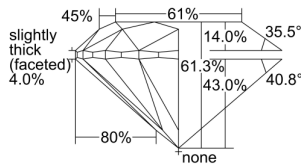

GIA®

FACSIMILE

GIA REPORT 2494475557

Verify this report at GIA.edu

GIA NATURAL DIAMOND DOSSIER®

May 27, 2024
GIA Report Number 2494475557
Shape and Cutting Style ..... Round Brilliant
Measurements ..... 5.06 - 5.09 x 3.11 mm

GRADING RESULTS

Carat Weight ..... 0.50 carat
Color Grade I
Clarity Grade S11
Cut Grade ..... Excellent

ADDITIONAL GRADING INFORMATION

Polish ..... Excellent
Symmetry ..... Excellent
Fluorescence ..... Faint
Clarity Characteristics ..... Crystal
Inscription(s): GIA 2494475557

PROPORTIONS

Profile to actual proportions

GRADING SCALES

GIA COLOR SCALE

COLOURESS	D
	E
	F
	G
	H
	I
	J
NEAR COLOURESS	K
	L
FAIN	M
	N
	O
	P
	Q
VERY LIGHT	R
	S
	T
	U
	V
	W
	X
	Y
LIGHT	Z

GIA CLARITY SCALE

VERY VERY SLIGHTLY INCLUDED	FLAWLESS
	INTERNALLY FLAWLESS
VERY SLIGHTLY INCLUDED	VVS₁
	VVS₂
SLIGHTLY INCLUDED	VS₁
	VS₂
INCLUDED	S1₁
	S1₂
	I₁
	I₂
	I₃

GIA CUT SCALE

EXCELLENT
VERY GOOD
GOOD
FAIR
POOR