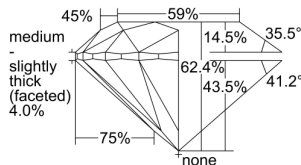

GIA®

FACSIMILE

GIA REPORT 2494237564

Verify this report at GIA.edu

GIA NATURAL DIAMOND DOSSIER®

May 02, 2024
GIA Report Number 2494237564
Shape and Cutting Style ..... Round Brilliant
Measurements ..... 5.11 - 5.14 x 3.19 mm

GRADING RESULTS

Carat Weight ..... 0.52 carat
Color Grade ..... F
Clarity Grade S11
Cut Grade ..... Excellent

ADDITIONAL GRADING INFORMATION

Polish ..... Excellent
Symmetry ..... Excellent
Fluorescence ..... None
Clarity Characteristics ..... Feather, Crystal, Cloud
Inscription(s): GIA 2494237564

PROPORTIONS

Profile to actual proportions

GRADING SCALES

GIA COLOR SCALE	GIA CLARITY SCALE	GIA CUT SCALE	
D	FLAWLESS	EXCELLENT	
E	INTERNALLY FLAWLESS		
F		VVS₁	VERY GOOD
G	VVS₂		
H	VS₁	GOOD	
I	VS₂		
J	S1₁	FAIR	
K	S1₂		
L	I₁	POOR	
M	I₂		
N	I₃		
O			
P			
Q			
R			
S			
T			
U			
V			
W			
X			
Y			
Z