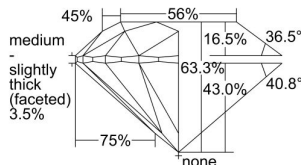

GIA®

FACSIMILE

GIA REPORT 3495180383

Verify this report at GIA.edu

GIA NATURAL DIAMOND DOSSIER®

May 02, 2024
GIA Report Number 3495180383
Shape and Cutting Style ..... Round Brilliant
Measurements ..... 5.59 - 5.64 x 3.56 mm

GRADING RESULTS

Carat Weight ..... 0.70 carat
Color Grade ..... G
Clarity Grade S11
Cut Grade ..... Excellent

ADDITIONAL GRADING INFORMATION

Polish ..... Excellent
Symmetry ..... Excellent
Fluorescence ..... Faint
Clarity Characteristics ..... Cloud, Crystal
Inscription(s): GIA 3495180383

PROPORTIONS

Profile to actual proportions

GRADING SCALES

GIA COLOR SCALE	GIA CLARITY SCALE	GIA CUT SCALE	
D	FLAWLESS	EXCELLENT	
E	INTERNALLY FLAWLESS		
F		VVS₁	VERY GOOD
G	VVS₂		
H	VS₁	GOOD	
I	VS₂		
J	S1₁	FAIR	
K	S1₂		
L	I₁	POOR	
M	I₂		
N	I₃		
O			
P			
Q			
R			
S			
T			
U			
V			
W			
X			
Y			
Z