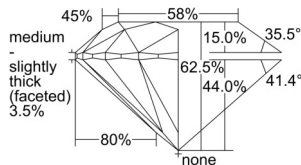

GIA®

FACSIMILE

GIA REPORT 6502081461

Verify this report at GIA.edu

GIA NATURAL DIAMOND DOSSIER®

August 02, 2024
GIA Report Number 6502081461
Shape and Cutting Style ..... Round Brilliant
Measurements ..... 5.07 - 5.10 x 3.18 mm

GRADING RESULTS

Carat Weight ..... 0.50 carat
Color Grade ..... K
Clarity Grade S11
Cut Grade ..... Excellent

ADDITIONAL GRADING INFORMATION

Polish ..... Excellent
Symmetry ..... Excellent
Fluorescence ..... None
Clarity Characteristics..... Crystal, Cloud, Feather
Inspection(s): GIA 6502081461

PROPORTIONS

Profile to actual proportions

GRADING SCALES

GIA COLOR SCALE	GIA CLARITY SCALE	GIA CUT SCALE
D	FLAWLESS	EXCELLENT
E	FLAWLESS	
F	FLAWLESS	VERY GOOD
G	FLAWLESS	
H	VVS₁	GOOD
I	VVS₂	
J	VS₁	FAIR
K	VS₂	
L	S1₁	POOR
M	S1₂	
N	I₁	POOR
O	I₂	
P	I₃	
Q		
R		
S		
T		
U		
V		
W		
X		
Y		
Z