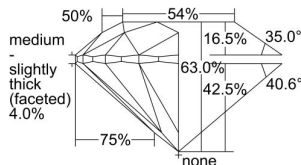

GIA®

FACSIMILE

GIA REPORT 1498709498

Verify this report at GIA.edu

GIA NATURAL DIAMOND DOSSIER®

June 20, 2024
GIA Report Number **1498709498**
Shape and Cutting Style ..... **Round Brilliant**
Measurements ..... **4.27 - 4.30 x 2.70 mm**

GRADING RESULTS

Carat Weight ..... **0.30 carat**
Color Grade ..... **F**
Clarity Grade **VVS1**
Cut Grade ..... **Excellent**

ADDITIONAL GRADING INFORMATION

Polish ..... **Excellent**
Symmetry ..... **Excellent**
Fluorescence ..... **None**
Clarity Characteristics ..... **Pinpoint**
Inscription(s): **GIA 1498709498**

PROPORTIONS

Profile to actual proportions