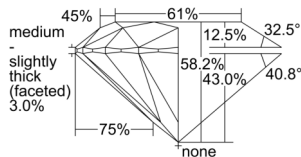

GIA®

FACSIMILE

GIA NATURAL DIAMOND DOSSIER®

July 31, 2024
GIA Report Number 6502072264
Shape and Cutting Style ..... Round Brilliant
Measurements ..... 5.81 - 5.85 x 3.39 mm

GRADING RESULTS

Carat Weight ..... 0.70 carat
Color Grade I
Clarity Grade S11
Cut Grade ..... Excellent

ADDITIONAL GRADING INFORMATION

Polish ..... Excellent
Symmetry ..... Excellent
Fluorescence ..... Faint
Clarity Characteristics..... Crystal, Feather
Inscription(s): GIA 6502072264

GIA REPORT 6502072264

Verify this report at GIA.edu

PROPORTIONS

Profile to actual proportions

GRADING SCALES

GIA COLOR SCALE	GIA CLARITY SCALE	GIA CUT SCALE	
D	FLAWLESS	EXCELLENT	
E	INTERNALLY FLAWLESS		
F		VVS₁	VERY GOOD
G	VVS₂		
H	VS₁	GOOD	
I	VS₂		
J	S1₁	FAIR	
K	S1₂		
L	I₁	POOR	
M	I₂		
N	I₃		
O			
P			
Q			
R			
S			
T			
U			
V			
W			
X			
Y			
Z