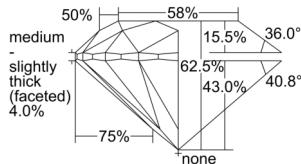

GIA®

FACSIMILE

GIA REPORT 7235359058

Verify this report at GIA.edu

GIA NATURAL DIAMOND DOSSIER®

August 01, 2024
GIA Report Number 7235359058
Shape and Cutting Style ..... Round Brilliant
Measurements ..... 5.70 - 5.72 x 3.57 mm

GRADING RESULTS

Carat Weight ..... 0.73 carat
Color Grade ..... J
Clarity Grade SI2
Cut Grade ..... Excellent

ADDITIONAL GRADING INFORMATION

Polish ..... Excellent
Symmetry ..... Excellent
Fluorescence ..... Medium Blue
Clarity Characteristics ..... Crystal
Inscription(s): GIA 7235359058

PROPORTIONS

Profile to actual proportions

GRADING SCALES

GIA COLOR SCALE	GIA CLARITY SCALE	GIA CUT SCALE	
D	FLAWLESS	EXCELLENT	
E	INTERNALLY FLAWLESS		
F		VVS₁	VERY GOOD
G	VVS₂		
H	VS₁	GOOD	
I	VS₂		
J	SI₁	FAIR	
K	SI₂		
L	I₁	POOR	
M	I₂		
N	I₃		
O			
P			
Q			
R			
S			
T			
U			
V			
W			
X			
Y			
Z