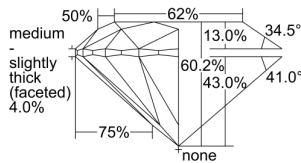

GIA®

FACSIMILE

GIA REPORT 2497494007

Verify this report at GIA.edu

GIA NATURAL DIAMOND DOSSIER®

June 13, 2024
GIA Report Number 2497494007
Shape and Cutting Style ..... Round Brilliant
Measurements ..... 5.70 - 5.75 x 3.44 mm

GRADING RESULTS

Carat Weight ..... 0.70 carat
Color Grade ..... F
Clarity Grade S11
Cut Grade ..... Excellent

ADDITIONAL GRADING INFORMATION

Polish ..... Excellent
Symmetry ..... Excellent
Fluorescence ..... None
Clarity Characteristics ..... Cloud, Crystal, Feather
Inspection(s): GIA 2497494007

PROPORTIONS

Profile to actual proportions

GRADING SCALES

GIA COLOR SCALE	GIA CLARITY SCALE	GIA CUT SCALE	
D	FLAWLESS	EXCELLENT	
E	INTERNALLY FLAWLESS		
F		VVS₁	VERY GOOD
G	VVS₂		
H	VS₁	GOOD	
I	VS₂		
J	S1₁	FAIR	
K	S1₂		
L	I₁	POOR	
M	I₂		
N	I₃		
O			
P			
Q			
R			
S			
T			
U			
V			
W			
X			
Y			
Z