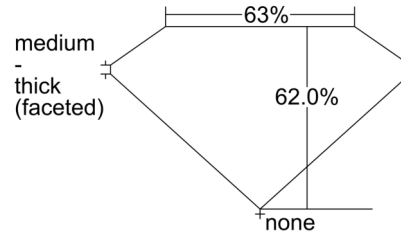

PROPORTIONS

Profile not to actual proportions