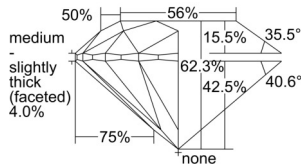

GIA®

FACSIMILE

GIA REPORT 6501105255

Verify this report at GIA.edu

GIA NATURAL DIAMOND DOSSIER®

August 02, 2024
GIA Report Number 6501105255
Shape and Cutting Style ..... Round Brilliant
Measurements ..... 5.74 - 5.79 x 3.59 mm

GRADING RESULTS

Carat Weight ..... 0.74 carat
Color Grade I
Clarity Grade S11
Cut Grade ..... Excellent

ADDITIONAL GRADING INFORMATION

Polish ..... Excellent
Symmetry ..... Excellent
Fluorescence ..... Faint
Clarity Characteristics ..... Crystal
Inscription(s): GIA 6501105255

PROPORTIONS

Profile to actual proportions

GRADING SCALES

GIA COLOR SCALE	GIA CLARITY SCALE	GIA CUT SCALE	
D	FLAWLESS	EXCELLENT	
E	INTERNALLY FLAWLESS		
F		VVS₁	VERY GOOD
G	VVS₂		
H	VS₁	GOOD	
I	VS₂		
J	S1₁	FAIR	
K	S1₂		
L	I₁	POOR	
M	I₂		
N	I₃		
O			
P			
Q			
R			
S			
T			
U			
V			
W			
X			
Y			
Z