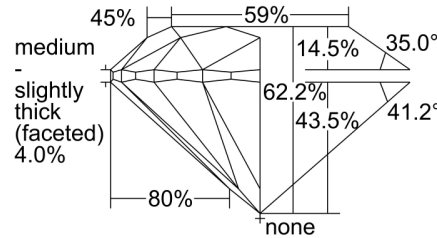

GIA NATURAL DIAMOND GRADING REPORT

June 19, 2024

GIA Report Number 7496701087

Shape and Cutting Style Round Brilliant

Measurements 6.37 - 6.42 x 3.98 mm

GRADING RESULTS

Carat Weight 1.01 carat

Color Grade J

Clarity Grade SI1

Cut Grade Excellent

ADDITIONAL GRADING INFORMATION

Polish Excellent

Symmetry Very Good

Fluorescence Medium Blue

Inscription(s): GIA 7496701087

Comments: Pinpoints are not shown.

PROPORTIONS

Profile to actual proportions

CLARITY CHARACTERISTICS

KEY TO SYMBOLS*

- Crystal
- Feather
- △ Natural

* Red symbols denote internal characteristics (inclusions). Green or black symbols denote external characteristics (blemishes). Diagram is an approximate representation of the diamond, and symbols shown indicate type, position, and approximate size of clarity characteristics. All clarity characteristics may not be shown. Details of finish are not shown.