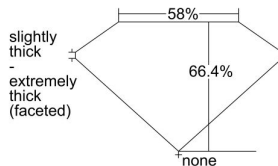

GIA®

FACSIMILE

GIA REPORT

7496814543

Verify this report at GIA.edu

GIA NATURAL DIAMOND DOSSIER®

July 02, 2024
GIA Report Number **7496814543**
Shape and Cutting Style ..... **Marquise Brilliant**
Measurements ..... **7.31 x 4.17 x 2.77 mm**

GRADING RESULTS

Carat Weight ..... **0.50 carat**
Color Grade ..... **F**
Clarity Grade **S11**

ADDITIONAL GRADING INFORMATION

Polish ..... **Very Good**
Symmetry ..... **Very Good**
Fluorescence ..... **None**
Clarity Characteristics..... **Feather, Cloud, Crystal**
Inscription(s): **GIA 7496814543**

PROPORTIONS

Profile not to actual proportions

GRADING SCALES

GIA COLOR SCALE		GIA CLARITY SCALE		
COLORLESS	D	VERY VERY SLIGHTLY INCLUDED	FLAWLESS	
	E		INTERNALLY FLAWLESS	
	F		VVS₁	
	NEAR COLORLESS	G	VVS₂	
		H	VERY SLIGHTLY INCLUDED	VS₁
		I		VS₂
		J	SLIGHTLY INCLUDED	S1₁
	K	S1₂		
	L	INCLUDED		I₁
	M		I₂	
N	I₃			
FAINT	O			
	P			
	Q			
	R			
	VERY LIGHT	S		
		T		
U				
V				
LIGHT	W			
	X			
	Y			
	Z