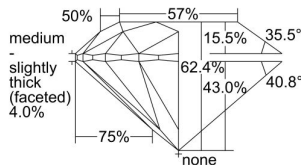

GIA®

FACSIMILE

GIA REPORT 7491778478

Verify this report at GIA.edu

GIA NATURAL DIAMOND DOSSIER®

June 27, 2024
GIA Report Number **7491778478**
Shape and Cutting Style ..... **Round Brilliant**
Measurements ..... **5.78 - 5.83 x 3.62 mm**

GRADING RESULTS

Carat Weight ..... **0.76 carat**
Color Grade ..... **I**
Clarity Grade **S11**
Cut Grade ..... **Excellent**

ADDITIONAL GRADING INFORMATION

Polish ..... **Excellent**
Symmetry ..... **Excellent**
Fluorescence ..... **Strong Blue**
Clarity Characteristics ..... **Crystal**
Inscription(s): **GIA 7491778478**

PROPORTIONS

Profile to actual proportions

GRADING SCALES

GIA COLOR SCALE

COLORESS	D
	E
	F
	G
	H
	I
	J
NEAR COLORESS	K
	L
FANIT	M
	N
	O
	P
VERY LIGHT	Q
	R
	S
	T
	U
	V
	W
	X
	Y
LIGHT	Z

GIA CLARITY SCALE

FLAWLESS	VERY VERY SLIGHTLY INCLUDED	VVS₁	
			VVS₂
INTERNALLY FLAWLESS	VERY SLIGHTLY INCLUDED	VS₁	
		VS₂	
SLIGHTLY INCLUDED	INCLUDED	SI₁	
		SI₂	
I₁	I₂	I₃	

GIA CUT SCALE

EXCELLENT
VERY GOOD
GOOD
FAIR
POOR