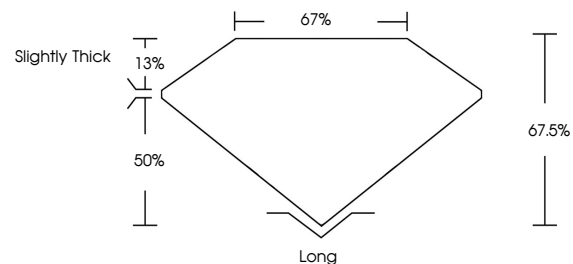

IGI

May 14, 2024
IGI Report No. LG633426668
EMERALD CUT
7.96 X 5.51 X 3.72 MM
Carat Weight **1.58 CARAT**
Color Grade **E**
Clarity Grade **VVS 1**
Depth **67.5%**
Table **67%**
Girdle **Slightly Thick**
Culet **Long**
Polish **EXCELLENT**
Symmetry **EXCELLENT**
Fluorescence **NONE**
Inscription(s) **IGI LG633426668**
Comments: This Laboratory Grown Diamond was created by Chemical Vapor Deposition (CVD) growth process and may include post-growth treatment. Type IIa

LABORATORY GROWN DIAMOND REPORT

May 14, 2024
IGI Report Number **LG633426668**
Description **LABORATORY GROWN DIAMOND**
Shape and Cutting Style **EMERALD CUT**
Measurements **7.96 X 5.51 X 3.72 MM**

GRADING RESULTS

PROPORTIONS

Sample Image Used

CLARITY CHARACTERISTICS

KEY TO SYMBOLS

Red symbols indicate internal characteristics.
Green symbols indicate external characteristics.

COLOR

D E F G H I J Faint Very Light Light