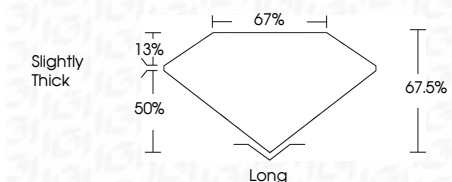

ELECTRONIC COPY

LG633426668
Report verification at igi.org

May 14, 2024
IGI Report Number **LG633426668**
Description **LABORATORY GROWN DIAMOND**
Shape and Cutting Style **EMERALD CUT**
Measurements **7.96 X 5.51 X 3.72 MM**

GRADING RESULTS

Carat Weight **1.58 CARAT**
Color Grade **E**
Clarity Grade **VVS 1**

ADDITIONAL GRADING INFORMATION

Polish **EXCELLENT**
Symmetry **EXCELLENT**
Fluorescence **NONE**
Inscription(s) **IGI LG633426668**
Comments: This Laboratory Grown Diamond was created by Chemical Vapor Deposition (CVD) growth process and may include post-growth treatment. Type IIa

IGI

May 14, 2024
IGI Report No. LG633426668
EMERALD CUT
7.96 X 5.51 X 3.72 MM
Carat Weight **1.58 CARAT**
Color Grade **E**
Clarity Grade **VVS 1**
Depth **67.5%**
Table **67%**
Girdle **Slightly Thick**
Culet **Long**
Polish **EXCELLENT**
Symmetry **EXCELLENT**
Fluorescence **NONE**
Inscription(s) **IGI LG633426668**
Comments: This Laboratory Grown Diamond was created by Chemical Vapor Deposition (CVD) growth process and may include post-growth treatment. Type IIa

LABORATORY GROWN DIAMOND REPORT

May 14, 2024
IGI Report Number **LG633426668**
Description **LABORATORY GROWN DIAMOND**
Shape and Cutting Style **EMERALD CUT**
Measurements **7.96 X 5.51 X 3.72 MM**

GRADING RESULTS