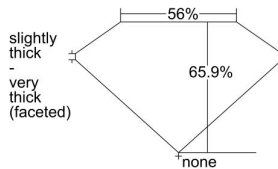

GIA®

FACSIMILE

GIA REPORT 2211555321

Verify this report at GIA.edu

GIA NATURAL DIAMOND DOSSIER®

March 25, 2021
GIA Report Number 2211555321
Shape and Cutting Style ..... Oval Brilliant
Measurements ..... 5.46 x 4.08 x 2.68 mm

GRADING RESULTS

Carat Weight ..... 0.40 carat
Color Grade ..... G
Clarity Grade VS1

ADDITIONAL GRADING INFORMATION

Polish ..... Excellent
Symmetry ..... Good
Fluorescence ..... None
Clarity Characteristics..... Crystal, Cloud, Pinpoint
Inscription(s): GIA 2211555321

PROPORTIONS

Profile not to actual proportions

GRADING SCALES

GIA COLOR SCALE		GIA CLARITY SCALE	
NEAR COLORLESS	D	VERY VERY SLIGHTLY INCLUDED	FLAWLESS
	E		INTERNALLY FLAWLESS
	F		VVS₁
	G		VVS₂
	H		VS₁
	I		VS₂
	J		SI₁
	K		SI₂
	L		I₁
	M		I₂
FAINT	N	SLIGHTLY INCLUDED	I₃
	O		
	P		
	Q		
VERT LIGHT	R	INCLUDED	
	S		
	T		
	U		
	V		
	W		
LIGHT	X		
	Y		
	Z