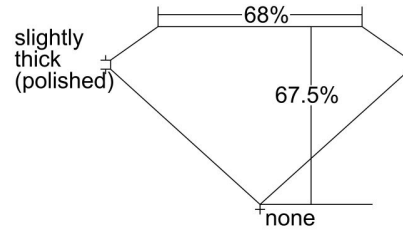

GIA NATURAL DIAMOND GRADING REPORT

November 01, 2023
 GIA Report Number 5231109608
 Shape and Cutting Style Emerald Cut
 Measurements 11.73 x 8.33 x 5.63 mm

GRADING RESULTS

Carat Weight 5.03 carat
 Color Grade K
 Clarity Grade VS1

ADDITIONAL GRADING INFORMATION

Polish Excellent
 Symmetry Excellent
 Fluorescence None
 Inscription(s): GIA 5231109608

Comments: Additional clouds are not shown. Pinpoints are not shown.

PROPORTIONS

Profile not to actual proportions

CLARITY CHARACTERISTICS

KEY TO SYMBOLS*

- Crystal
- ⊗ Cloud

GRADING SCALES

GIA COLOR SCALE		GIA CLARITY SCALE		
COLOURLESS	D	VERY VERY SLIGHTLY INCLUDED	FLAWLESS	
	E		FLAWLESS	
	F		FLAWLESS	
NEAR COLOURLESS	G		VERY SLIGHTLY INCLUDED	INTERNALLY FLAWLESS
	H			VVS ₁
	I			VVS ₂
	J			VVS ₂
FANT	K		VERY SLIGHTLY INCLUDED	VS ₁
	L			VS ₁
	M			VS ₂
VERY LIGHT	N	SLIGHTLY INCLUDED	VS ₂	
	O		SI ₁	
	P		SI ₂	
	Q		I ₁	
	R		I ₂	
LIGHT	S	INCLUDED	I ₁	
	T		I ₂	
	U		I ₂	
	V		I ₃	
	W		I ₃	
	X			
	Y			
	Z			