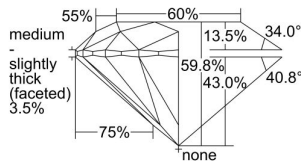

GIA®

FACSIMILE

GIA REPORT 1498737814

Verify this report at GIA.edu

GIA NATURAL DIAMOND DOSSIER®

June 25, 2024
GIA Report Number 1498737814
Shape and Cutting Style ..... Round Brilliant
Measurements ..... 5.74 - 5.77 x 3.44 mm

GRADING RESULTS

Carat Weight ..... 0.70 carat
Color Grade ..... E
Clarity Grade SI2
Cut Grade ..... Excellent

ADDITIONAL GRADING INFORMATION

Polish ..... Excellent
Symmetry ..... Excellent
Fluorescence ..... None
Clarity Characteristics ..... Cloud
Inscription(s): GIA 1498737814

PROPORTIONS

Profile to actual proportions

GRADING SCALES

GIA COLOR SCALE	GIA CLARITY SCALE	GIA CUT SCALE	
D	FLAWLESS	EXCELLENT	
E	INTERNALLY FLAWLESS		
F		VVS₁	VERY GOOD
G	VVS₂		
H	VS₁	GOOD	
I	VS₂		
J	SI₁	FAIR	
K	SI₂		
L	I₁	POOR	
M	I₂		
N	I₃		
O			
P			
Q			
R			
S			
T			
U			
V			
W			
X			
Y			
Z