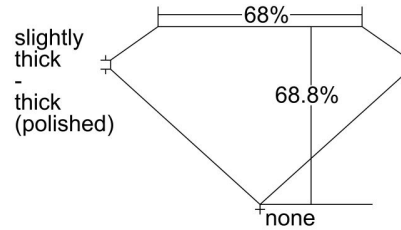

GIA NATURAL DIAMOND GRADING REPORT

March 12, 2024
 GIA Report Number 3485785296
 Shape and Cutting Style Emerald Cut
 Measurements 7.53 x 5.52 x 3.80 mm

GRADING RESULTS

Carat Weight 1.51 carat
 Color Grade G
 Clarity Grade VS1

ADDITIONAL GRADING INFORMATION

Polish Excellent
 Symmetry Excellent
 Fluorescence Faint
 Inscription(s): GIA 3485785296
 Comments: Additional pinpoints are not shown.

PROPORTIONS

Profile not to actual proportions

CLARITY CHARACTERISTICS

KEY TO SYMBOLS*

- Crystal
- ~ Feather
- Pinpoint
- ☁ Cloud

* Red symbols denote internal characteristics (inclusions). Green or black symbols denote external characteristics (blemishes). Diagram is an approximate representation of the diamond, and symbols shown indicate type, position, and approximate size of clarity characteristics. All clarity characteristics may not be shown. Details of finish are not shown.