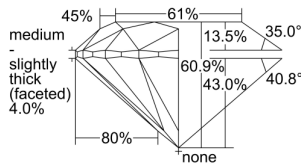

GIA®

FACSIMILE

GIA REPORT 7498633245

Verify this report at GIA.edu

GIA NATURAL DIAMOND DOSSIER®

June 12, 2024
GIA Report Number **7498633245**
Shape and Cutting Style ..... **Round Brilliant**
Measurements ..... **4.37 - 4.39 x 2.67 mm**

GRADING RESULTS

Carat Weight ..... **0.32 carat**
Color Grade ..... **H**
Clarity Grade **S11**
Cut Grade ..... **Excellent**

ADDITIONAL GRADING INFORMATION

Polish ..... **Excellent**
Symmetry ..... **Excellent**
Fluorescence ..... **Faint**
Clarity Characteristics..... **Crystal, Cloud, Feather**
Inscription(s): **GIA 7498633245**

PROPORTIONS

Profile to actual proportions

GRADING SCALES

GIA COLOR SCALE

COLORED	D
	E
	F
	G
	H
	I
	J
NEAR COLORLESS	K
	L
	M
	N
	O
	P
	Q
	R
	S
	T
	U
	V
	W
	X
	Y
	Z

GIA CLARITY SCALE

FLAWLESS	INTERNAL FLAWLESS	
		FLAWLESS
VERY VERY SLIGHTLY INCLUDED	VVS₁	
	VVS₂	
VERY SLIGHTLY INCLUDED	VS₁	
	VS₂	
SLIGHTLY INCLUDED	SI₁	
	SI₂	
INCLUDED	I₁	
	I₂	
	I₃	

GIA CUT SCALE

EXCELLENT
VERY GOOD
GOOD
FAIR
POOR