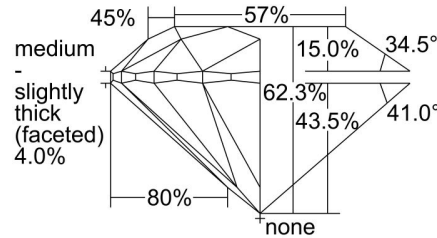

GIA NATURAL DIAMOND GRADING REPORT

June 06, 2024
GIA Report Number 1499577759
Shape and Cutting Style ..... Round Brilliant
Measurements ..... 8.03 - 8.08 x 5.01 mm

GRADING RESULTS

Carat Weight ..... 2.01 carat
Color Grade ..... F
Clarity Grade VS2
Cut Grade ..... Excellent

ADDITIONAL GRADING INFORMATION

Polish ..... Excellent
Symmetry ..... Excellent
Fluorescence ..... None
Inscription(s): GIA 1499577759

Comments: Additional clouds are not shown. Pinpoints are not shown.

PROPORTIONS

Profile to actual proportions