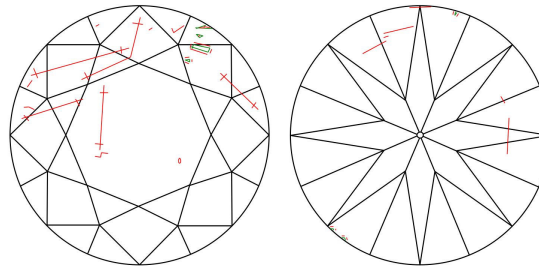

GIA NATURAL DIAMOND GRADING REPORT

July 19, 2024  
 GIA Report Number ..... 1497973284  
 Shape and Cutting Style ..... Round Brilliant  
 Measurements ..... 6.73 - 6.79 x 4.24 mm

GRADING RESULTS

Carat Weight ..... 1.20 carat  
 Color Grade ..... G  
 Clarity Grade ..... SI2  
 Cut Grade ..... Excellent

PROPORTIONS

Profile to actual proportions

CLARITY CHARACTERISTICS

KEY TO SYMBOLS\*

- Twinning Wisp
- Cavity
- Feather
- Needle
- Indented Natural
- Crystal

\* Red symbols denote internal characteristics (inclusions). Green or black symbols denote external characteristics (blemishes). Diagram is an approximate representation of the diamond, and symbols shown indicate type, position, and approximate size of clarity characteristics. All clarity characteristics may not be shown. Details of finish are not shown.