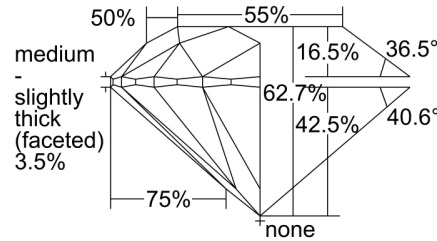

GIA NATURAL DIAMOND GRADING REPORT

July 19, 2024  
 GIA Report Number ..... 1497973284  
 Shape and Cutting Style ..... Round Brilliant  
 Measurements ..... 6.73 - 6.79 x 4.24 mm

GRADING RESULTS

Carat Weight ..... 1.20 carat  
 Color Grade ..... G  
 Clarity Grade ..... SI2  
 Cut Grade ..... Excellent

PROPORTIONS

Profile to actual proportions

CLARITY CHARACTERISTICS

KEY TO SYMBOLS\*

- Twinning Wisp
- Cavity
- Feather
- Needle
- Indented Natural
- Crystal

\* Red symbols denote internal characteristics (inclusions). Green or black symbols denote external characteristics (blemishes). Diagram is an approximate representation of the diamond, and symbols shown indicate type, position, and approximate size of clarity characteristics. All clarity characteristics may not be shown. Details of finish are not shown.