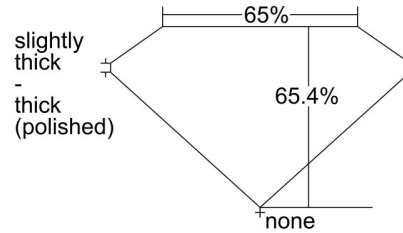

GIA NATURAL DIAMOND GRADING REPORT

March 28, 2024
GIA Report Number 2487917593
Shape and Cutting Style Emerald Cut
Measurements 7.78 x 5.51 x 3.61 mm

GRADING RESULTS

Carat Weight 1.40 carat
Color Grade G
Clarity Grade VS1

Profile not to actual proportions

CLARITY CHARACTERISTICS

KEY TO SYMBOLS*

- Cloud
- Feather
- Pinpoint

* Red symbols denote internal characteristics (inclusions). Green or black symbols denote external characteristics (blemishes). Diagram is an approximate representation of the diamond, and symbols shown indicate type, position, and approximate size of clarity characteristics. All clarity characteristics may not be shown. Details of finish are not shown.