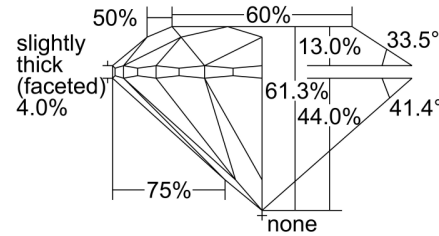

**GIA NATURAL DIAMOND GRADING REPORT**

May 21, 2024  
 GIA Report Number ..... 1493399616  
 Shape and Cutting Style ..... Round Brilliant  
 Measurements ..... 8.44 - 8.49 x 5.19 mm

**GRADING RESULTS**

Carat Weight ..... 2.30 carat  
 Color Grade ..... G  
 Clarity Grade ..... VS1  
 Cut Grade ..... Excellent

**ADDITIONAL GRADING INFORMATION**

Polish ..... Excellent  
 Symmetry ..... Excellent  
 Fluorescence ..... None  
 Inscription(s): GIA 1493399616

**Comments:** Clouds are not shown. Pinpoints are not shown.

**PROPORTIONS**

Profile to actual proportions

**CLARITY CHARACTERISTICS**

**KEY TO SYMBOLS\***

- Crystal
- ∖ Needle

\* Red symbols denote internal characteristics (inclusions). Green or black symbols denote external characteristics (blemishes). Diagram is an approximate representation of the diamond, and symbols shown indicate type, position, and approximate size of clarity characteristics. All clarity characteristics may not be shown. Details of finish are not shown.