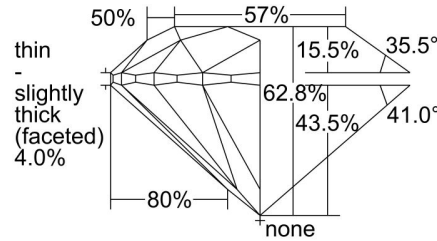

GIA REPORT
7498036044

Verify this report at GIA.edu

FACSIMILE

This is a digital representation of the original GIA Report. This representation might not be accepted in lieu of the original GIA Report in certain circumstances. The original GIA Report includes certain security features which are not reproducible on this facsimile.

GIA NATURAL DIAMOND GRADING REPORT

April 10, 2024
GIA Report Number 7498036044
Shape and Cutting Style ..... Round Brilliant
Measurements ..... 8.60 - 8.67 x 5.42 mm

GRADING RESULTS

Carat Weight ..... 2.51 carat
Color Grade ..... G
Clarity Grade VS2
Cut Grade ..... Excellent

ADDITIONAL GRADING INFORMATION

Polish ..... Excellent
Symmetry ..... Excellent
Fluorescence ..... None
Inscription(s): GIA 7498036044
Comments: Internal graining is not shown.

PROPORTIONS

Profile to actual proportions