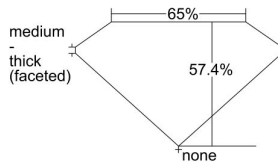

GIA®

FACSIMILE

GIA REPORT 1499516954

Verify this report at GIA.edu

GIA NATURAL DIAMOND DOSSIER®

May 30, 2024
GIA Report Number 1499516954
Shape and Cutting Style ..... Oval Brilliant
Measurements ..... 6.62 x 4.74 x 2.72 mm

GRADING RESULTS

Carat Weight ..... 0.56 carat
Color Grade ..... E
Clarity Grade VS1

ADDITIONAL GRADING INFORMATION

Polish ..... Excellent
Symmetry ..... Very Good
Fluorescence ..... Faint
Clarity Characteristics ..... Cloud, Needle
Inscription(s): GIA 1499516954

PROPORTIONS

Profile not to actual proportions

GRADING SCALES

GIA COLOR SCALE		GIA CLARITY SCALE	
COLORLESS	D	VERY VERY SLIGHTLY INCLUDED	FLAWLESS
	E		INTERNALLY FLAWLESS
	F		VVS₁
	G		VVS₂
	H		VS₁
	I		VS₂
	J		SI₁
	K		SI₂
	L		I₁
	M		I₂
NEAR COLORLESS	N	SLIGHTLY INCLUDED	I₃
	O		
	P		
	Q		
FAINT	R		
	S		
	T		
	U		
VERT LIGHT	V		
	W		
	X		
	Y		
LIGHT	Z