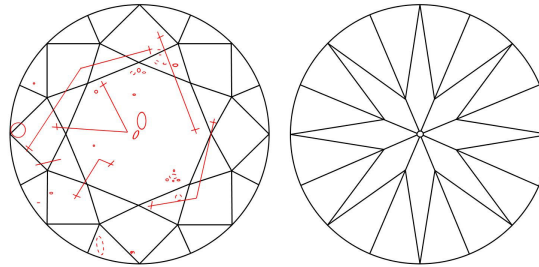

GIA NATURAL DIAMOND GRADING REPORT

June 03, 2024
 GIA Report Number 5493498250
 Shape and Cutting Style Round Brilliant
 Measurements 9.56 - 9.64 x 6.10 mm

GRADING RESULTS

Carat Weight 3.50 carat
 Color Grade H
 Clarity Grade SI2
 Cut Grade Excellent

ADDITIONAL GRADING INFORMATION

Polish Excellent
 Symmetry Excellent
 Fluorescence Faint
 Inscription(s): GIA 5493498250

Comments: Additional twinning wisps, additional clouds, pinpoints and surface graining are not shown.

PROPORTIONS

Profile to actual proportions

CLARITY CHARACTERISTICS

KEY TO SYMBOLS*

- Twinning Wisp
- Crystal
- Feather
- Cloud
- Needle

* Red symbols denote internal characteristics (inclusions). Green or black symbols denote external characteristics (blemishes). Diagram is an approximate representation of the diamond, and symbols shown indicate type, position, and approximate size of clarity characteristics. All clarity characteristics may not be shown. Details of finish are not shown.