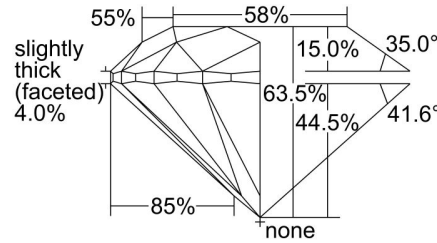

GIA NATURAL DIAMOND GRADING REPORT

June 03, 2024
 GIA Report Number 5493498250
 Shape and Cutting Style Round Brilliant
 Measurements 9.56 - 9.64 x 6.10 mm

GRADING RESULTS

Carat Weight 3.50 carat
 Color Grade H
 Clarity Grade SI2
 Cut Grade Excellent

PROPORTIONS

Profile to actual proportions

CLARITY CHARACTERISTICS

KEY TO SYMBOLS*

- Twinning Wisp
- Crystal
- Feather
- Cloud
- Needle

* Red symbols denote internal characteristics (inclusions). Green or black symbols denote external characteristics (blemishes). Diagram is an approximate representation of the diamond, and symbols shown indicate type, position, and approximate size of clarity characteristics. All clarity characteristics may not be shown. Details of finish are not shown.