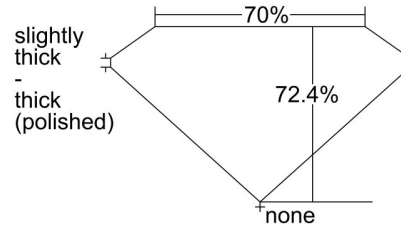

GIA NATURAL DIAMOND GRADING REPORT

September 12, 2023

GIA Report Number 6475576520

Shape and Cutting Style Square Modified Brilliant

Measurements 7.39 x 7.37 x 5.33 mm

GRADING RESULTS

Carat Weight 2.50 carat

PROPORTIONS

Profile not to actual proportions

CLARITY CHARACTERISTICS

KEY TO SYMBOLS*

- Crystal
- ~ Feather

* Red symbols denote internal characteristics (inclusions). Green or black symbols denote external characteristics (blemishes). Diagram is an approximate representation of the diamond, and symbols shown indicate type, position, and approximate size of clarity characteristics. All clarity characteristics may not be shown. Details of finish are not shown.