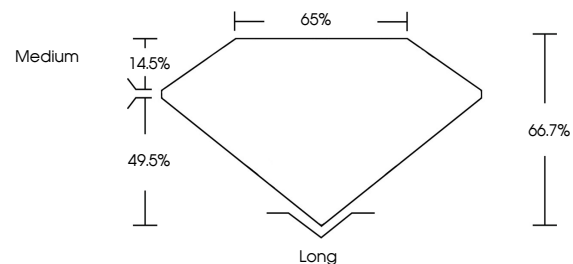

PROPORTIONS