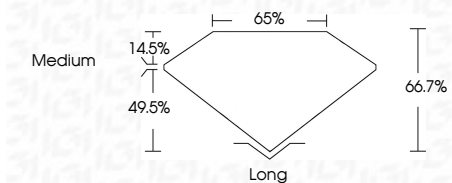

ELECTRONIC COPY

LG632451255
Report verification at igi.org

April 30, 2024
IGI Report Number **LG632451255**
Description **LABORATORY GROWN DIAMOND**
Shape and Cutting Style **EMERALD CUT**
Measurements **7.65 X 5.50 X 3.67 MM**

GRADING RESULTS

Carat Weight **1.57 CARAT**
Color Grade **D**
Clarity Grade **VS 1**

ADDITIONAL GRADING INFORMATION

Polish **EXCELLENT**
Symmetry **EXCELLENT**
Fluorescence **NONE**
Inscription(s) **IGI LG632451255**
Comments: This Laboratory Grown Diamond was created by Chemical Vapor Deposition (CVD) growth process and may include post-growth treatment. Type IIa

IGI

April 30, 2024
IGI Report No. LG632451255
EMERALD CUT
7.65 X 5.50 X 3.67 MM
Carat Weight **1.57 CARAT**
Color Grade **D**
Clarity Grade **VS 1**
Depth **66.7%**
Table **49.5%**
Girdle **Medium**
Culet **Long**
Polish **EXCELLENT**
Symmetry **EXCELLENT**
Fluorescence **NONE**
Inscription(s) **IGI LG632451255**