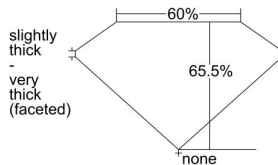

GIA®

FACSIMILE

GIA REPORT 2486991634

Verify this report at gia.edu

GIA NATURAL DIAMOND DOSSIER®

April 03, 2024
GIA Report Number 2486991634
Shape and Cutting Style ..... Marquise Brilliant
Measurements ..... 8.88 x 5.09 x 3.33 mm

GRADING RESULTS

Carat Weight ..... 0.90 carat
Color Grade ..... H
Clarity Grade SI1

ADDITIONAL GRADING INFORMATION

Polish ..... Excellent
Symmetry ..... Excellent
Fluorescence ..... Faint
Clarity Characteristics..... Crystal, Cavity
Inspection(s): GIA 2486991634

PROPORTIONS

Profile not to actual proportions

GRADING SCALES

GIA COLOR SCALE		GIA CLARITY SCALE			
COLORLESS	D	VERY SLIGHTLY INCLUDED	FLAWLESS		
	E		INTERNALLY FLAWLESS		
	F		VVS₁		
	NEAR COLORLESS	G	VERY SLIGHTLY INCLUDED	VVS₂	
		H		VS₁	
		FAINT	I	SLIGHTLY INCLUDED	VS₂
			J		SI₁
	K		SI₂		
	VERT LIGHT		L	INCLUDED	I₁
			M		I₂
N			I₃		
O					
P					
Q					
R					
LIGHT	S				
	T				
	U				
	V				
	W				
	X				
	Y				
	Z