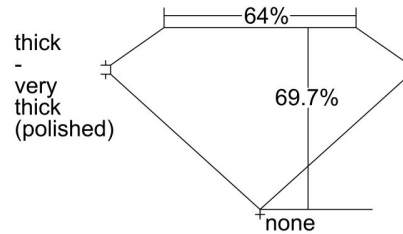

GIA NATURAL DIAMOND GRADING REPORT

March 17, 2023
 GIA Report Number 6223865107
 Shape and Cutting Style Emerald Cut
 Measurements 7.50 x 5.35 x 3.73 mm

GRADING RESULTS

Carat Weight 1.50 carat
 Color Grade I
 Clarity Grade VS2

ADDITIONAL GRADING INFORMATION

Polish Excellent
 Symmetry Very Good
 Fluorescence Faint

Inscription(s): GIA 6223865107

Comments: Additional clouds are not shown. Pinpoints are not shown.

PROPORTIONS

Profile not to actual proportions

CLARITY CHARACTERISTICS

KEY TO SYMBOLS*

- Cloud
- Crystal
- Indented Natural

* Red symbols denote internal characteristics (inclusions). Green or black symbols denote external characteristics (blemishes). Diagram is an approximate representation of the diamond, and symbols shown indicate type, position, and approximate size of clarity characteristics. All clarity characteristics may not be shown. Details of finish are not shown.