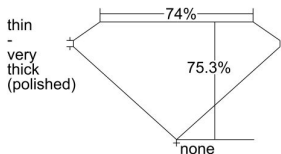

GIA®

FACSIMILE

GIA REPORT 2231194333

Verify this report at GIA.edu

GIA NATURAL DIAMOND DOSSIER®

February 09, 2024
GIA Report Number 2231194333
Shape and Cutting Style ..... Square Modified Brilliant
Measurements ..... 4.53 x 4.49 x 3.38 mm

GRADING RESULTS

Carat Weight ..... 0.59 carat
Color Grade ..... E
Clarity Grade VS1

ADDITIONAL GRADING INFORMATION

Polish ..... Very Good
Symmetry ..... Good
Fluorescence ..... Faint
Clarity Characteristics ..... Feather, Cloud, Pinpoint
Inscription(s): GIA 2231194333

PROPORTIONS

Profile not to actual proportions

GRADING SCALES

GIA COLOR SCALE		GIA CLARITY SCALE			
COLORLESS	D	VERY VERY SLIGHTLY INCLUDED	FLAWLESS		
	E		INTERNALLY FLAWLESS		
	F	VERY SLIGHTLY INCLUDED	VVS₁		
	G		VVS₂		
	H		VS₁		
	NEAR COLORLESS	I	VERY SLIGHTLY INCLUDED	VS₂	
		J		SI₁	
		FAINT	K	SLIGHTLY INCLUDED	SI₂
			L		I₁
			M		I₂
VERT LIGHT	N	INCLUDED	I₃		
	O				
	P				
	Q				
	R				
LIGHT	S				
	T				
	U				
	V				
	W				
	X				
	Y				
	Z