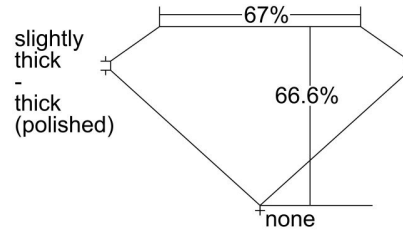

GIA NATURAL DIAMOND GRADING REPORT

August 24, 2023
 GIA Report Number 1479429230
 Shape and Cutting Style Emerald Cut
 Measurements 9.13 x 6.50 x 4.33 mm

GRADING RESULTS

Carat Weight 2.52 carat
 Color Grade H
 Clarity Grade VS1

Profile not to actual proportions

CLARITY CHARACTERISTICS

KEY TO SYMBOLS*

- Feather
- Needle
- Pinpoint

* Red symbols denote internal characteristics (inclusions). Green or black symbols denote external characteristics (blemishes). Diagram is an approximate representation of the diamond, and symbols shown indicate type, position, and approximate size of clarity characteristics. All clarity characteristics may not be shown. Details of finish are not shown.