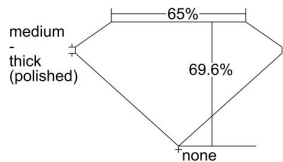

GIA®

FACSIMILE

GIA REPORT 6485322746

Verify this report at GIA.edu

GIA NATURAL DIAMOND DOSSIER®

January 09, 2024
GIA Report Number 6485322746
Shape and Cutting Style ..... Cut-Cornered Rectangular Modified
Brilliant
Measurements ..... 6.39 x 4.46 x 3.11 mm

GRADING RESULTS

Carat Weight ..... 0.76 carat
Color Grade ..... G
Clarity Grade S11

ADDITIONAL GRADING INFORMATION

Polish ..... Very Good
Symmetry ..... Very Good
Fluorescence ..... None
Clarity Characteristics ..... Cloud
Inscription(s): GIA 6485322746

PROPORTIONS

Profile not to actual proportions

GRADING SCALES

GIA COLOR SCALE		GIA CLARITY SCALE			
COLORLESS	D	VERY VERY SLIGHTLY INCLUDED	FLAWLESS		
	E		INTERNALLY FLAWLESS		
	F	VERY SLIGHTLY INCLUDED	VVS₁		
	G		VVS₂		
	H		VS₁		
	NEAR COLORLESS	I	SLIGHTLY INCLUDED	VS₂	
		J		S1₁	
		FAINT	K	INCLUDED	S1₂
			L		I₁
			M		I₂
VERT LIGHT	N	LIGHT	I₃		
	O				
	P				
	Q				
	R				
	S				
	T				
LIGHT	U				
	V				
	W				
	X				
Y					
Z