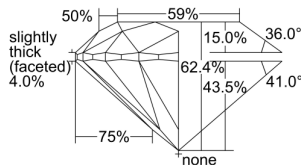

GIA®

FACSIMILE

GIA REPORT 2235264736

Verify this report at GIA.edu

GIA NATURAL DIAMOND DOSSIER®

April 22, 2024
GIA Report Number 2235264736
Shape and Cutting Style ..... Round Brilliant
Measurements ..... 5.89 - 5.92 x 3.69 mm

GRADING RESULTS

Carat Weight ..... 0.80 carat
Color Grade ..... F
Clarity Grade S11
Cut Grade ..... Excellent

ADDITIONAL GRADING INFORMATION

Polish ..... Excellent
Symmetry ..... Excellent
Fluorescence ..... Strong Blue
Clarity Characteristics ..... Crystal, Feather
Inscription(s): GIA 2235264736

PROPORTIONS

Profile to actual proportions

GRADING SCALES

GIA COLOR SCALE	GIA CLARITY SCALE	GIA CUT SCALE	
D	FLAWLESS	EXCELLENT	
E	INTERNALLY FLAWLESS		
F		VVS₁	VERY GOOD
G	VVS₂		
H	VS₁	GOOD	
I	VS₂		
J	S1₁	FAIR	
K	S1₂		
L	I₁	POOR	
M	I₂		
N	I₃		
O			
P			
Q			
R			
S			
T			
U			
V			
W			
X			
Y			
Z