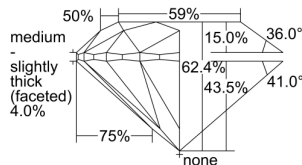

GIA®

FACSIMILE

GIA REPORT 1499175519

Verify this report at GIA.edu

GIA NATURAL DIAMOND DOSSIER®

April 24, 2024
GIA Report Number 1499175519
Shape and Cutting Style ..... Round Brilliant
Measurements ..... 5.64 - 5.68 x 3.53 mm

GRADING RESULTS

Carat Weight ..... 0.70 carat
Color Grade ..... H
Clarity Grade S11
Cut Grade ..... Excellent

ADDITIONAL GRADING INFORMATION

Polish ..... Excellent
Symmetry ..... Excellent
Fluorescence ..... None
Clarity Characteristics ..... Crystal, Feather, Cloud
Inspection(s): GIA 1499175519

PROPORTIONS

Profile to actual proportions

GRADING SCALES

GIA COLOR SCALE	GIA CLARITY SCALE	GIA CUT SCALE	
D	FLAWLESS	EXCELLENT	
E	INTERNALLY FLAWLESS		
F		VVS₁	VERY GOOD
G	VVS₂		
H	VS₁	GOOD	
I	VS₂		
J	S1₁	FAIR	
K	S1₂		
L	I₁	POOR	
M	I₂		
N	I₃		
O			
P			
Q			
R			
S			
T			
U			
V			
W			
X			
Y			
Z