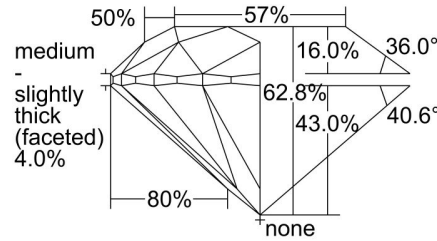

GIA NATURAL DIAMOND GRADING REPORT

May 09, 2024
 GIA Report Number 1495286497
 Shape and Cutting Style Round Brilliant
 Measurements 6.72 - 6.76 x 4.23 mm

GRADING RESULTS

Carat Weight 1.21 carat
 Color Grade I
 Clarity Grade SI1
 Cut Grade Excellent

ADDITIONAL GRADING INFORMATION

Polish Excellent
 Symmetry Excellent
 Fluorescence None
 Inscription(s): GIA 1495286497

Comments: Additional clouds are not shown. Pinpoints are not shown.

PROPORTIONS

Profile to actual proportions

CLARITY CHARACTERISTICS

KEY TO SYMBOLS*

- Cloud
- Crystal
- Feather
- Needle

* Red symbols denote internal characteristics (inclusions). Green or black symbols denote external characteristics (blemishes). Diagram is an approximate representation of the diamond, and symbols shown indicate type, position, and approximate size of clarity characteristics. All clarity characteristics may not be shown. Details of finish are not shown.