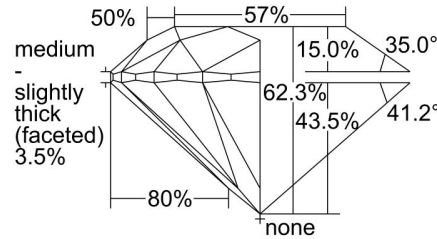

### GIA NATURAL DIAMOND GRADING REPORT

April 16, 2024  
 GIA Report Number ..... 7498053741  
 Shape and Cutting Style ..... Round Brilliant  
 Measurements ..... 7.31 - 7.35 x 4.57 mm

### GRADING RESULTS

Carat Weight ..... 1.50 carat  
 Color Grade ..... I  
 Clarity Grade ..... SI1  
 Cut Grade ..... Excellent

### PROPORTIONS

Profile to actual proportions