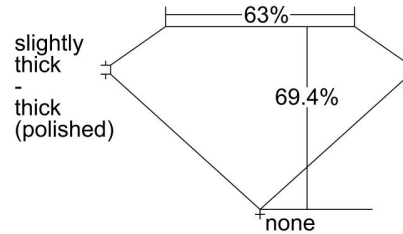

GIA NATURAL DIAMOND GRADING REPORT

March 06, 2024
 GIA Report Number 7486749560
 Shape and Cutting Style Emerald Cut
 Measurements 8.45 x 5.78 x 4.02 mm

GRADING RESULTS

Carat Weight 2.00 carat
 Color Grade I
 Clarity Grade SI1

ADDITIONAL GRADING INFORMATION

Polish Excellent
 Symmetry Very Good
 Fluorescence Faint
 Inscription(s): GIA 7486749560

Comments: Additional clouds are not shown. Pinpoints are not shown.

PROPORTIONS

Profile not to actual proportions

CLARITY CHARACTERISTICS

KEY TO SYMBOLS*

- Cloud
- Crystal
- Feather
- Natural

* Red symbols denote internal characteristics (inclusions). Green or black symbols denote external characteristics (blemishes). Diagram is an approximate representation of the diamond, and symbols shown indicate type, position, and approximate size of clarity characteristics. All clarity characteristics may not be shown. Details of finish are not shown.