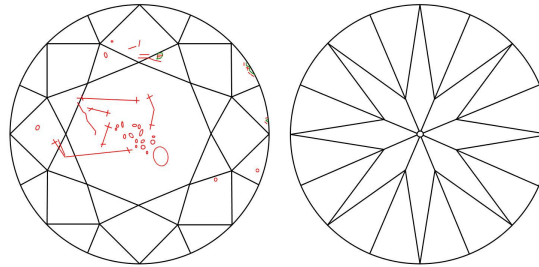

PROPORTIONS

Profile to actual proportions

CLARITY CHARACTERISTICS

KEY TO SYMBOLS\*

-  Twinning Wisps
-  Indented Natural
-  Crystal
-  Feather
-  Cavity

\* Red symbols denote internal characteristics (inclusions). Green or black symbols denote external characteristics (blemishes). Diagram is an approximate representation of the diamond, and symbols shown indicate type, position, and approximate size of clarity characteristics. All clarity characteristics may not be shown. Details of finish are not shown.