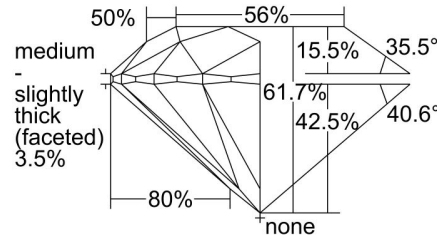

GIA NATURAL DIAMOND GRADING REPORT

November 25, 2022  
 GIA Report Number ..... 6452255184  
 Shape and Cutting Style ..... Round Brilliant  
 Measurements ..... 6.39 - 6.43 x 3.96 mm

GRADING RESULTS

Carat Weight ..... 1.00 carat  
 Color Grade ..... E  
 Clarity Grade ..... SI2  
 Cut Grade ..... Excellent

PROPORTIONS

Profile to actual proportions

CLARITY CHARACTERISTICS

KEY TO SYMBOLS\*

-  Twinning Wisps
-  Indented Natural
-  Crystal
-  Feather
-  Cavity

\* Red symbols denote internal characteristics (inclusions). Green or black symbols denote external characteristics (blemishes). Diagram is an approximate representation of the diamond, and symbols shown indicate type, position, and approximate size of clarity characteristics. All clarity characteristics may not be shown. Details of finish are not shown.