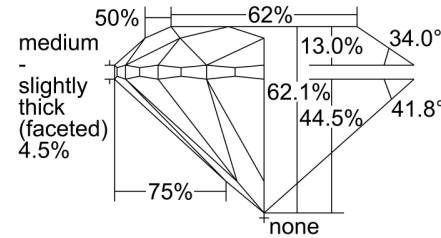

GIA NATURAL DIAMOND GRADING REPORT

April 27, 2024
 GIA Report Number 2496214300
 Shape and Cutting Style Round Brilliant
 Measurements 6.33 - 6.40 x 3.95 mm

GRADING RESULTS

Carat Weight 1.00 carat
 Color Grade L
 Clarity Grade SI2
 Cut Grade Excellent

PROPORTIONS

Profile to actual proportions

CLARITY CHARACTERISTICS

KEY TO SYMBOLS*

- Twinning Wisp
- Feather
- Crystal
- Cavity
- Indented Natural
- Needle
- Natural

* Red symbols denote internal characteristics (inclusions). Green or black symbols denote external characteristics (blemishes). Diagram is an approximate representation of the diamond, and symbols shown indicate type, position, and approximate size of clarity characteristics. All clarity characteristics may not be shown. Details of finish are not shown.