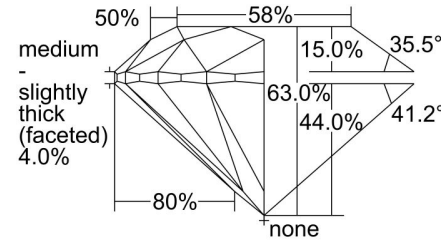

GIA NATURAL DIAMOND GRADING REPORT

February 23, 2024  
 GIA Report Number ..... 2487647468  
 Shape and Cutting Style ..... Round Brilliant  
 Measurements ..... 6.30 - 6.36 x 3.99 mm

GRADING RESULTS

Carat Weight ..... 1.00 carat  
 Color Grade ..... L  
 Clarity Grade ..... SI2  
 Cut Grade ..... Excellent

PROPORTIONS

Profile to actual proportions

CLARITY CHARACTERISTICS

KEY TO SYMBOLS\*

- Crystal
- ∖ Needle
- ∩ Feather
- ∩ Indented Natural
- ⊙ Cloud
- ⊙ Cavity

\* Red symbols denote internal characteristics (inclusions). Green or black symbols denote external characteristics (blemishes). Diagram is an approximate representation of the diamond, and symbols shown indicate type, position, and approximate size of clarity characteristics. All clarity characteristics may not be shown. Details of finish are not shown.